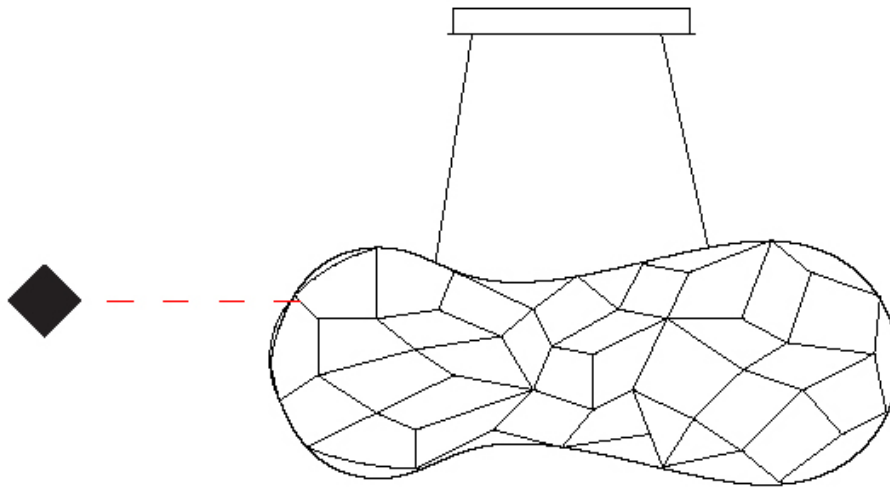

CLOUD SUSPENSION

D101668-

PROJECT	_____
TYPE	_____
SPECIFIER	_____
QUANTITY	_____
DATE	_____

D